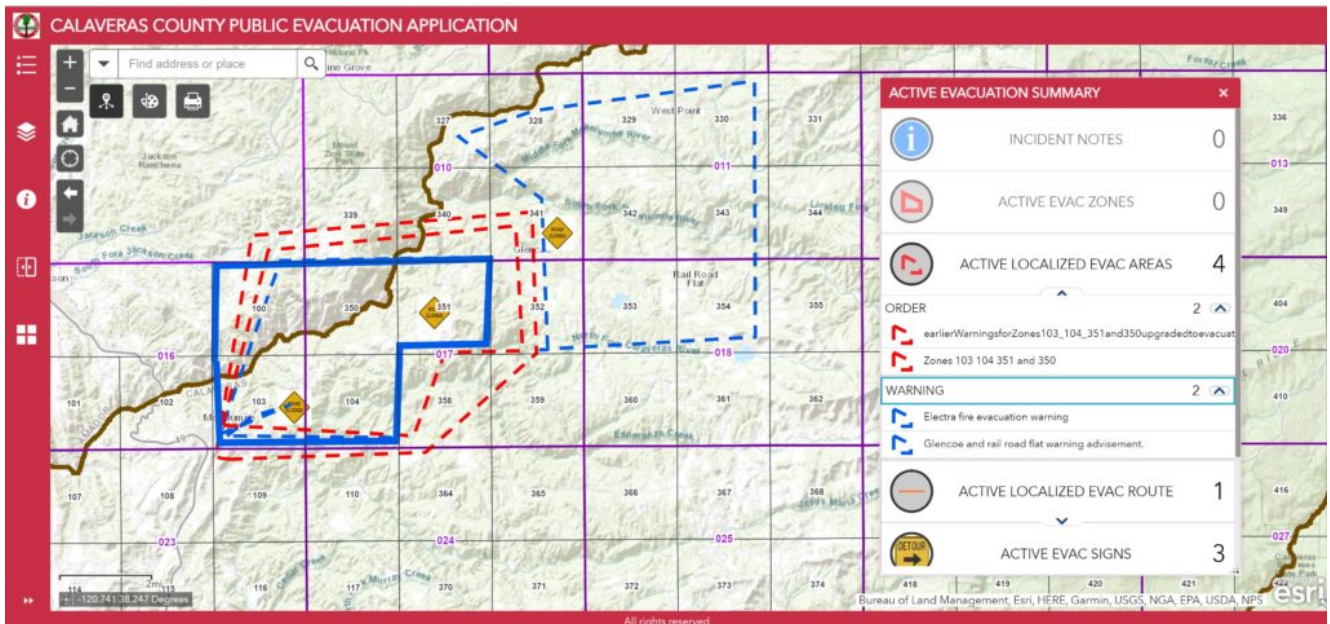

# Electra Fire At 3,064 Acres

Evacuation Orders Still In Place

15,000 reported without power in areas affected

Red Cross shelters are open at the Italian Picnic Grounds at 581 Highway 49 in Sutter Creek , and the San Andreas Town Hall at 24 Church Hill Road, San Andreas Ca.