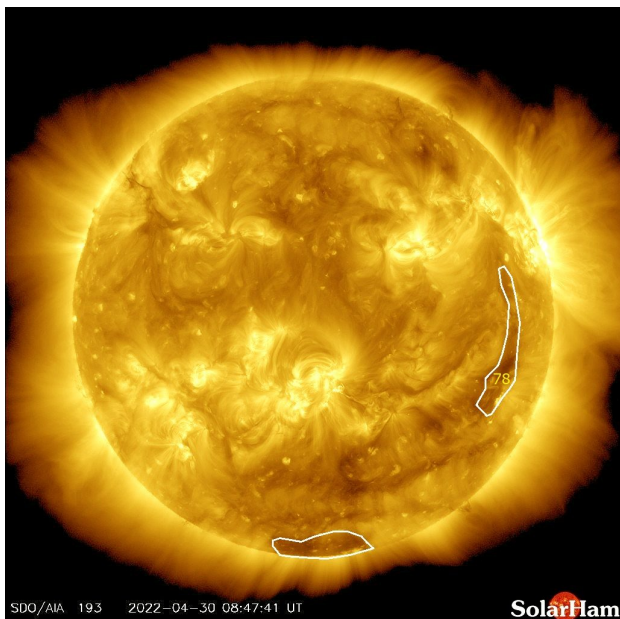

Space Weather: At Strong Levels

Solar Flux; 123, Planetary K index at 3

G-1, R-3 Radio Black Out Levels and Flares

More Analysis <https://www.solarham.net>

<https://www.solarham.net>